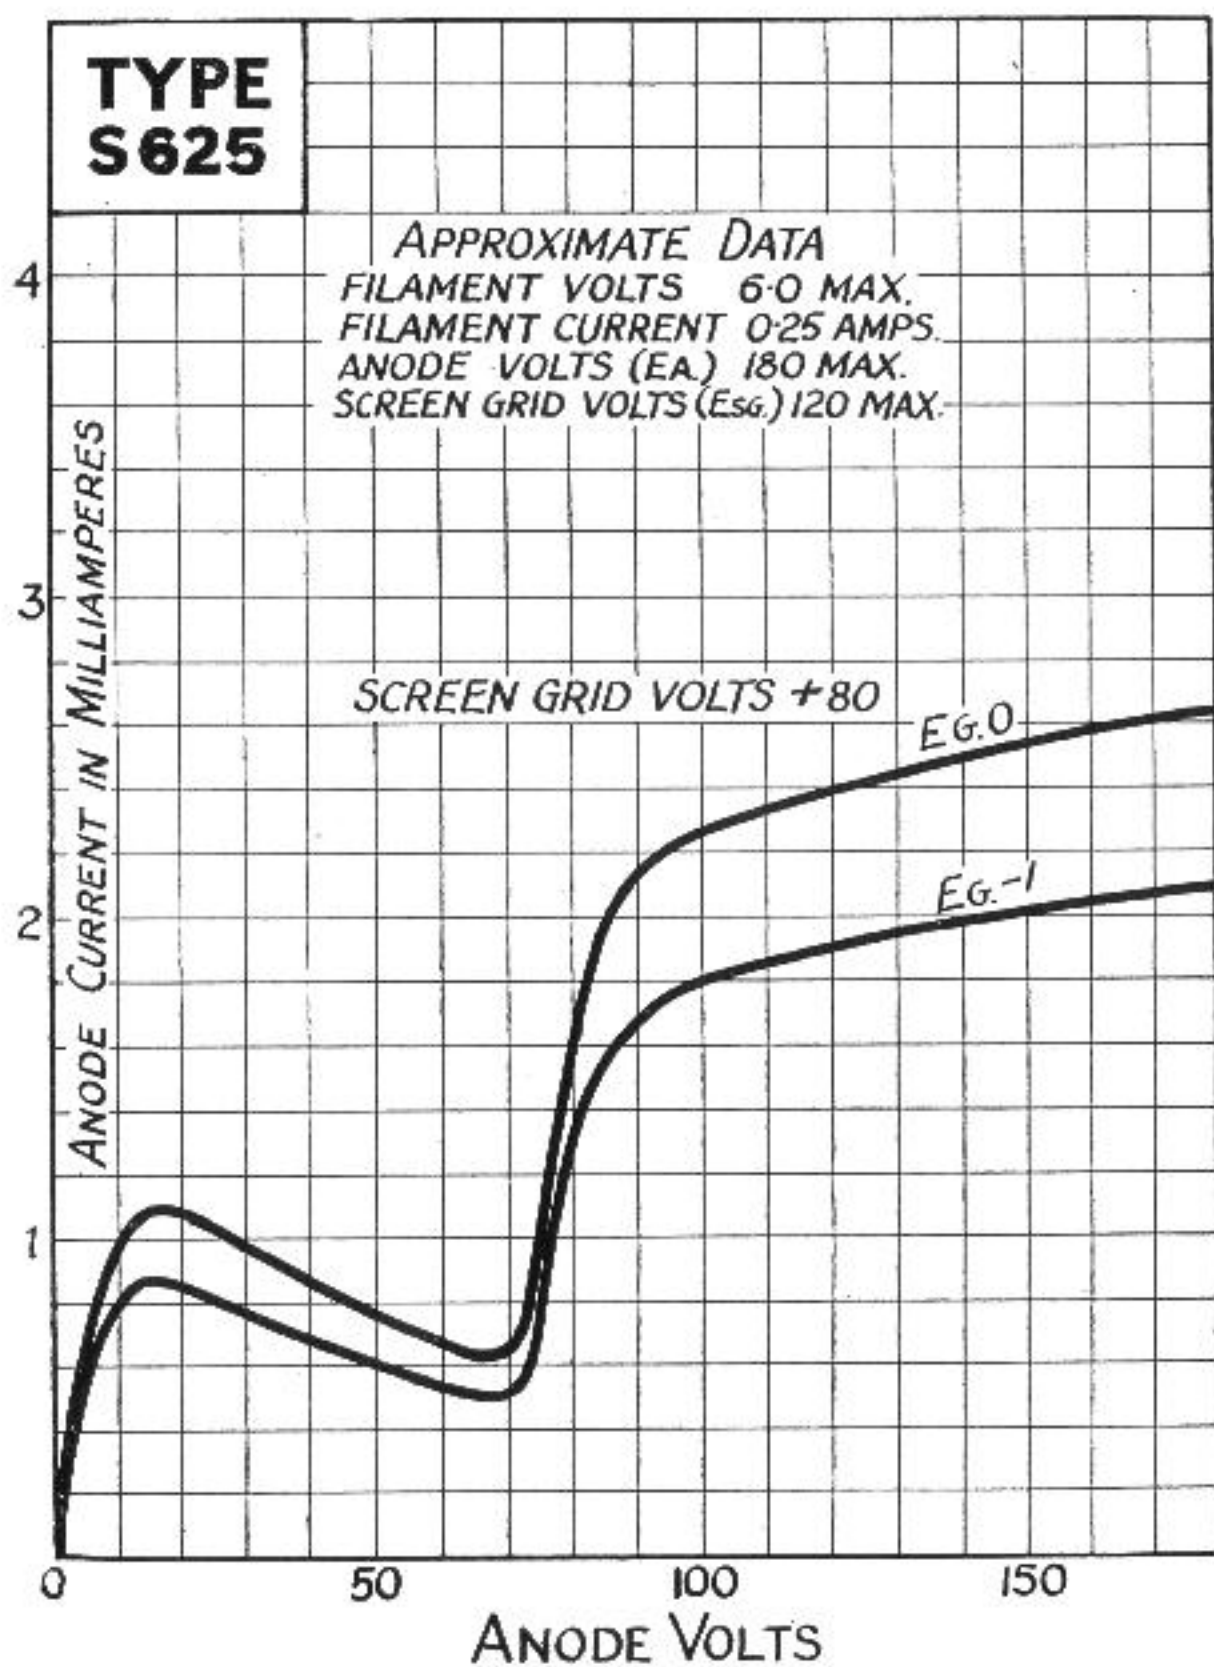

MARCONI VALVES

MARCONI VALVES

TYPE S 625

Characteristic Curve of Average S 625 Valve.

The valve in the purple box